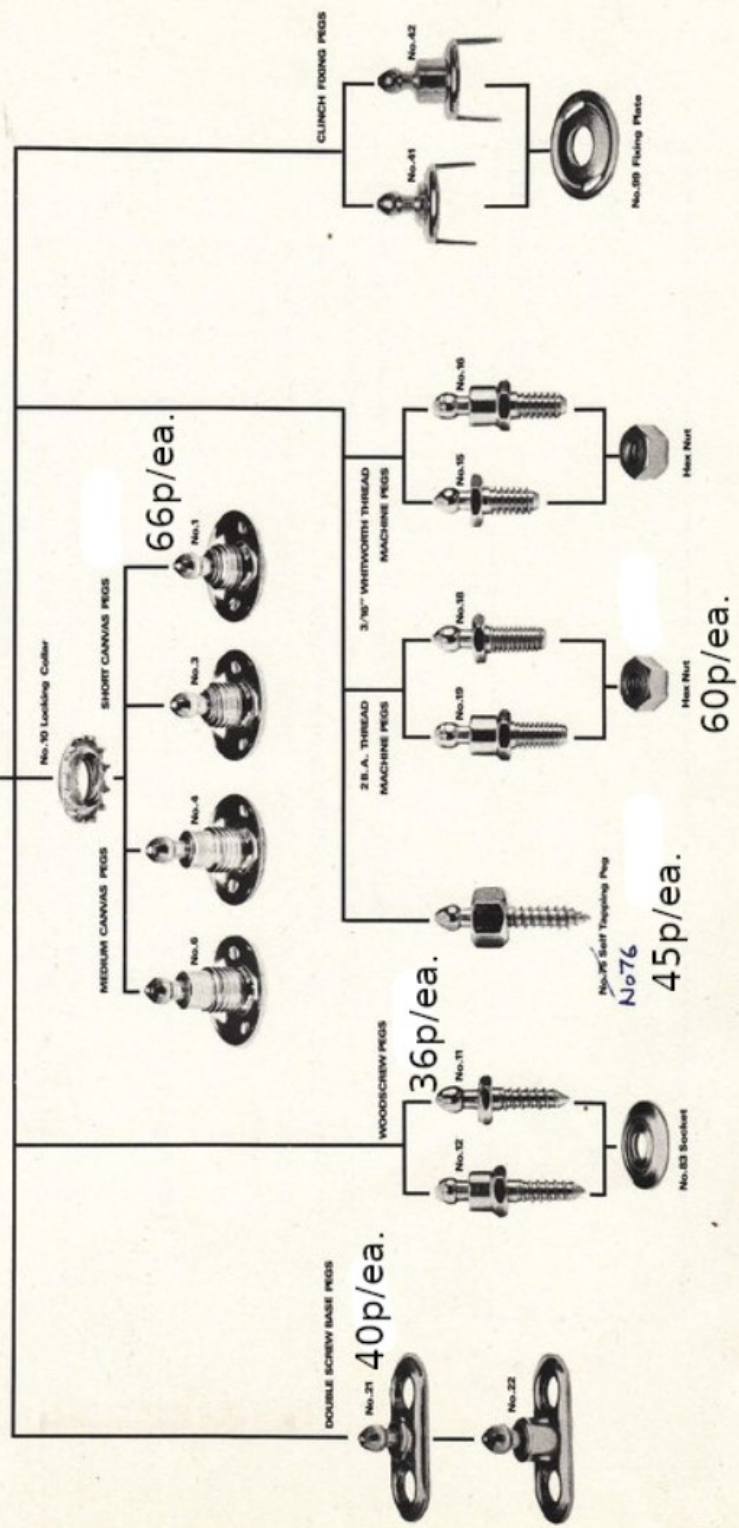

55p/ea.

Screw Base

952 LTD Stainless Screw 3/8"
952 LTD Stainless Screw 1/2"

36p/ea.

LIFT THE DOT STUD - 2 Prong

895 LTD 2 Peg/Cloth Base

23p/ea.

LIFT THE DOT STUD - Clamping Washer

295A LTD Clinch Plate

10p/ea.

STUD TWO SCREW FIXING

248 LTD 2/Screwbase

90p/ea.

VELTEX CARPET FASTENERS

541 Veltex Cpt Socket

42p/ea.

541A Veltex Cpt Prong

15p/ea.

TENAX
 Regd. Trade Mark
**SNAP LOCKING
 FASTENERS**

DISTRIBUTOR:
Martrim

Perforation patterns

Pattern 1
Hole spacing: 7.0mm x 3.5mm
Hole size: 1.1 ± 0.2mm

Pattern 2
Hole spacing: 3.5mm x 0.0mm
Hole size: 1.1 ± 0.2mm

Pattern 3
Hole spacing: 5.0mm x 2.5mm
Hole size: 1.2 ± 0.2mm

Pattern 4
Hole spacing: 2.5mm x 0.0mm
Hole size: 1.2 ± 0.2mm

Pattern 5
Hole spacing: 12.0mm x 6.0mm
Hole size: 1.1 ± 0.2mm

Pattern 6
Hole spacing: 6.0mm x 0.0mm
Hole size: 1.1 ± 0.2mm