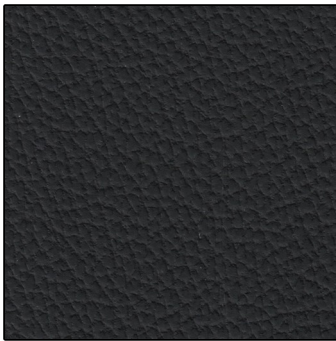

Please quote card reference when ordering

MC01: Black smooth

MC02: Black ZQ

MC03: Black Stag

MC04: Black 12/90

MC05: Black fine pebble

MC06: Black Dakota

MC07: Black ICI

MC08: Black HG

MC09: Silver grey

MC10: Dove grey

MC11: Old grey

MC12: Flake grey

MC13: Nimbus grey

MC14: Anthracite Dak.

MC15: Verona Lichen

MC16: French blue

MC17: Saville grey

MC18: Elephant hide

MC19: Dark granite

MC20: Graphite

About

Established 1976
Trade & Public Material Sales
Comprehensive range
Superlative customer service

Products